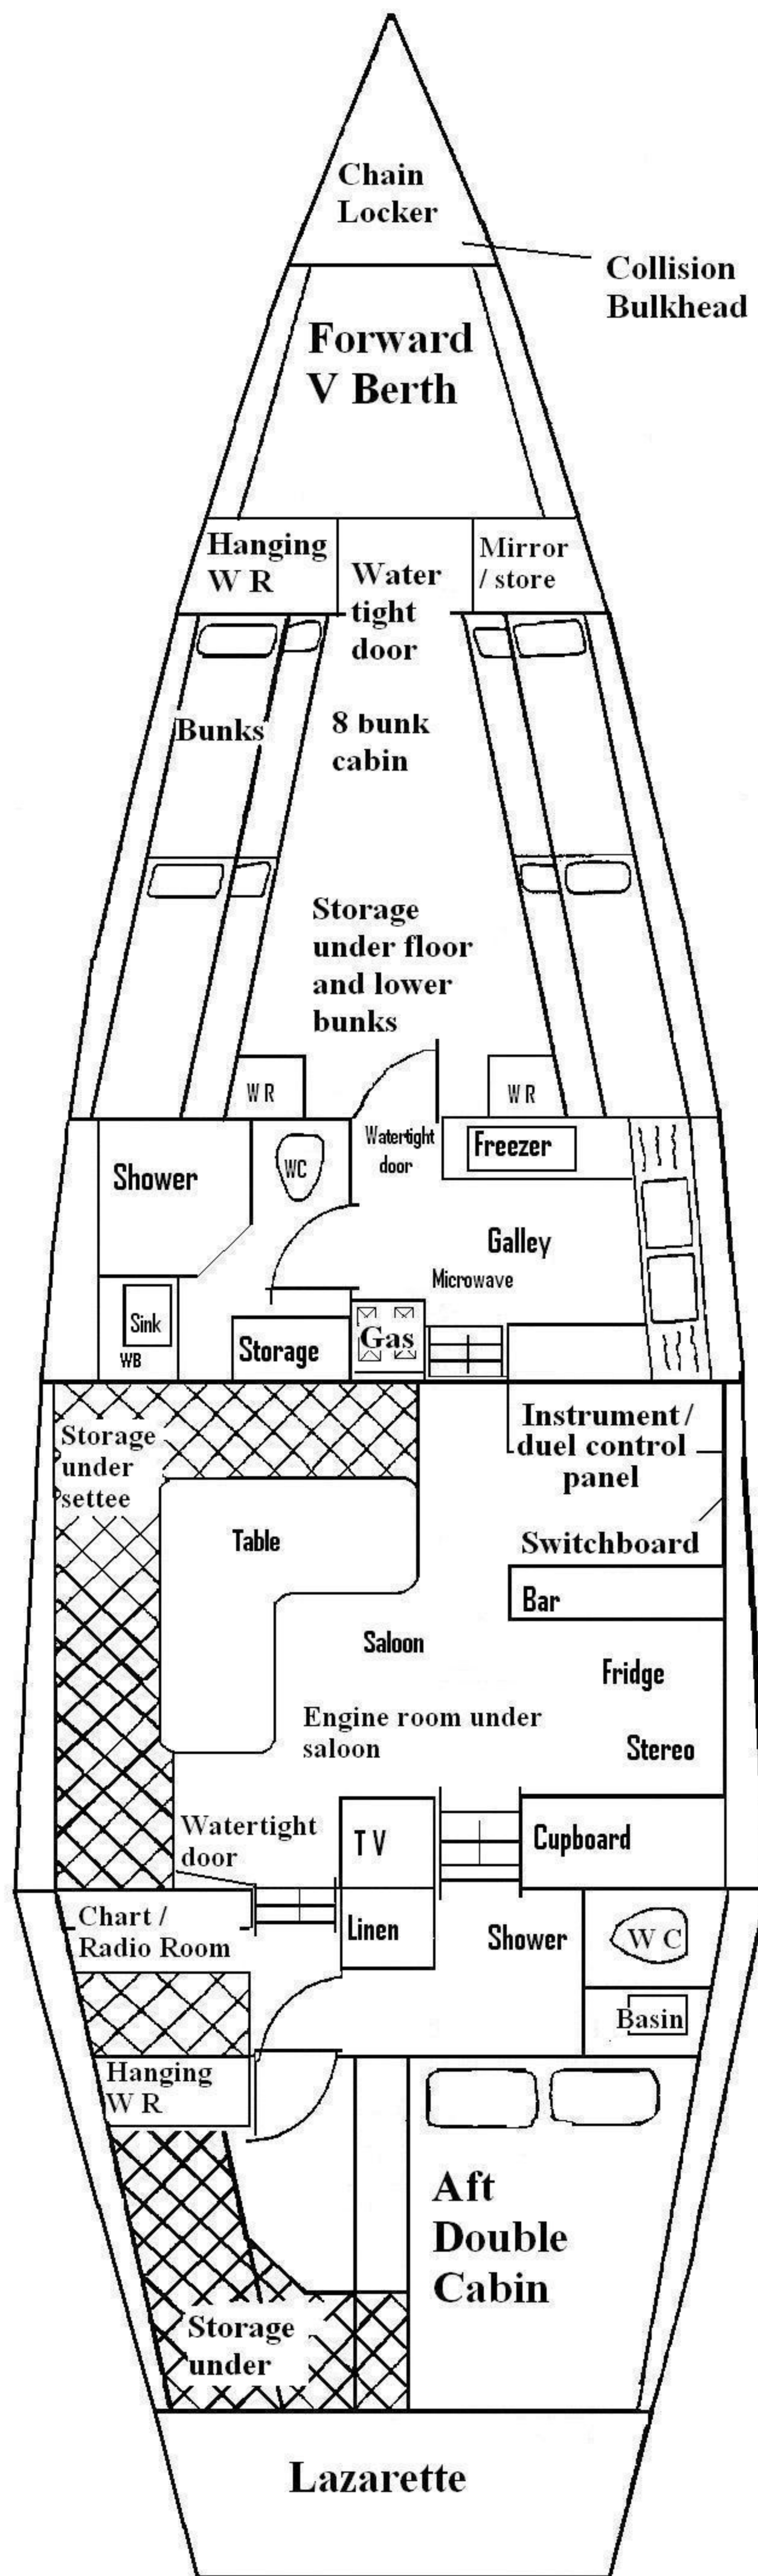

Stormbreaker Floor Plan

Scale 1/4" to 1 ft

West Coast Yacht Charters
The Esplanade, Strahan.
Tasmania. 7468
Ph: (03) 6471 7422
www.westcoastyachtcharters.com.au
wyc@tassie.net.au